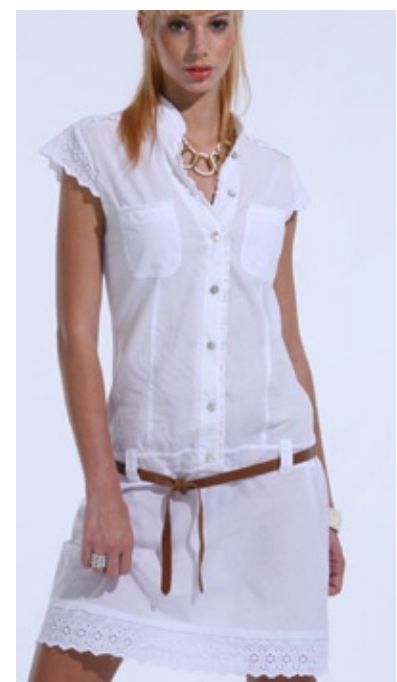

SF12
HOLLAND SCARF
CHIFFON (AS SAMPLED)

HL510
LOVE ALL OVER EYELET DRESS
ORGANIC COTTON + BAMBOO

HL512
TABITHA EYELET SWING DRESS
ORGANIC COTTON

HL511
GABI LACE WAIST PANEL DRESS
ORGANIC COTTON

HL507
ANI DROP WAIST DRESS
ORGANIC COTTON +
VEG TAN LEATHER