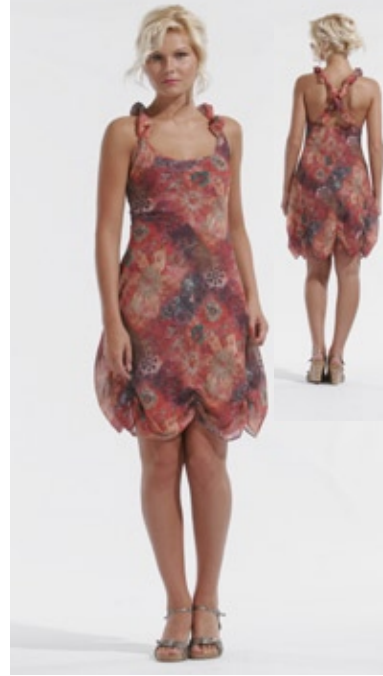

HL505
OCTAVIA TULIP TANK DRESS
CHIFFON ☐ F