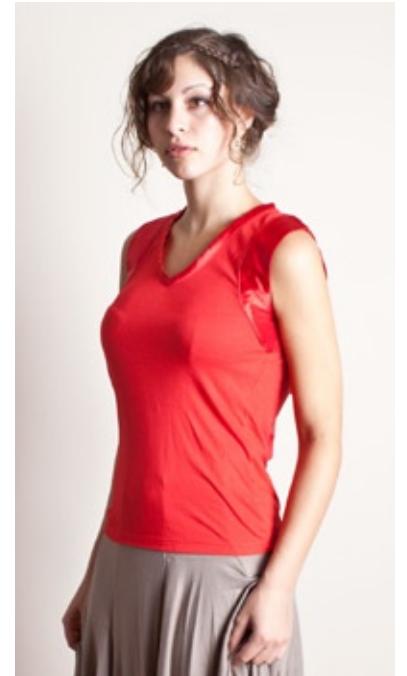

HL527
TERI SILK TIE BACK TOP
BAMBOO + SILK