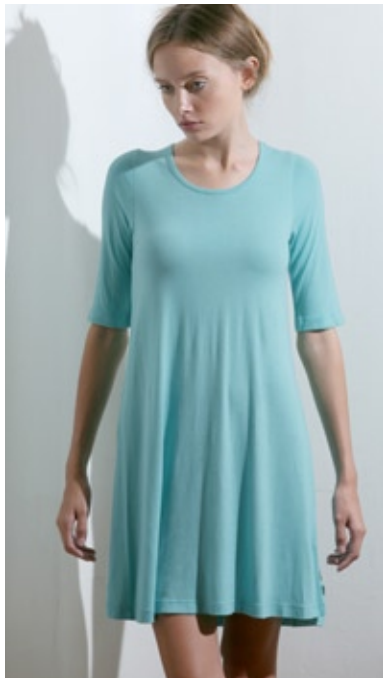

- DENIM
- GREEN
- RED
- BLUE
- TAN
- WHITE
- BLACK

HL515
ABBY HALF SLEEVE DRESS
BAMBOO