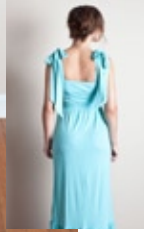

BAMBOO

HL602
CARYN CAPRI JEANS
TENCEL

HL601
KAJA JEANS
TENCEL

HL604
FREJA PULLON PANTS
BAMBOO

TENCEL

BAMBOO

HL517
FLYING DUTCH MAXI DRESS
BAMBOO ■ ■ ■ ■ ■

HL503
GIGI TIE STRAP MAXI DRESS
BAMBOO ■ ■ ■