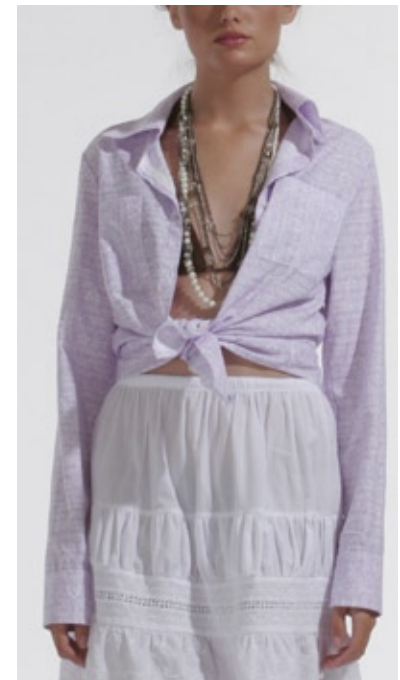

HL114
LILA LONG SLV PRINT BLOUSE
ORGANIC COTTON + LACE