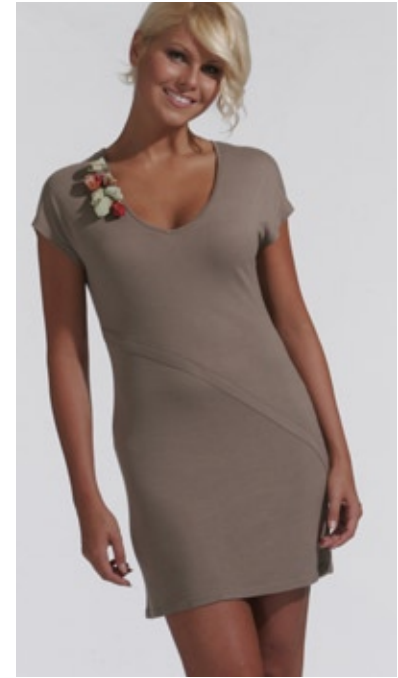

HL520
KARMA CORSAGE DRESS
BAMBOO